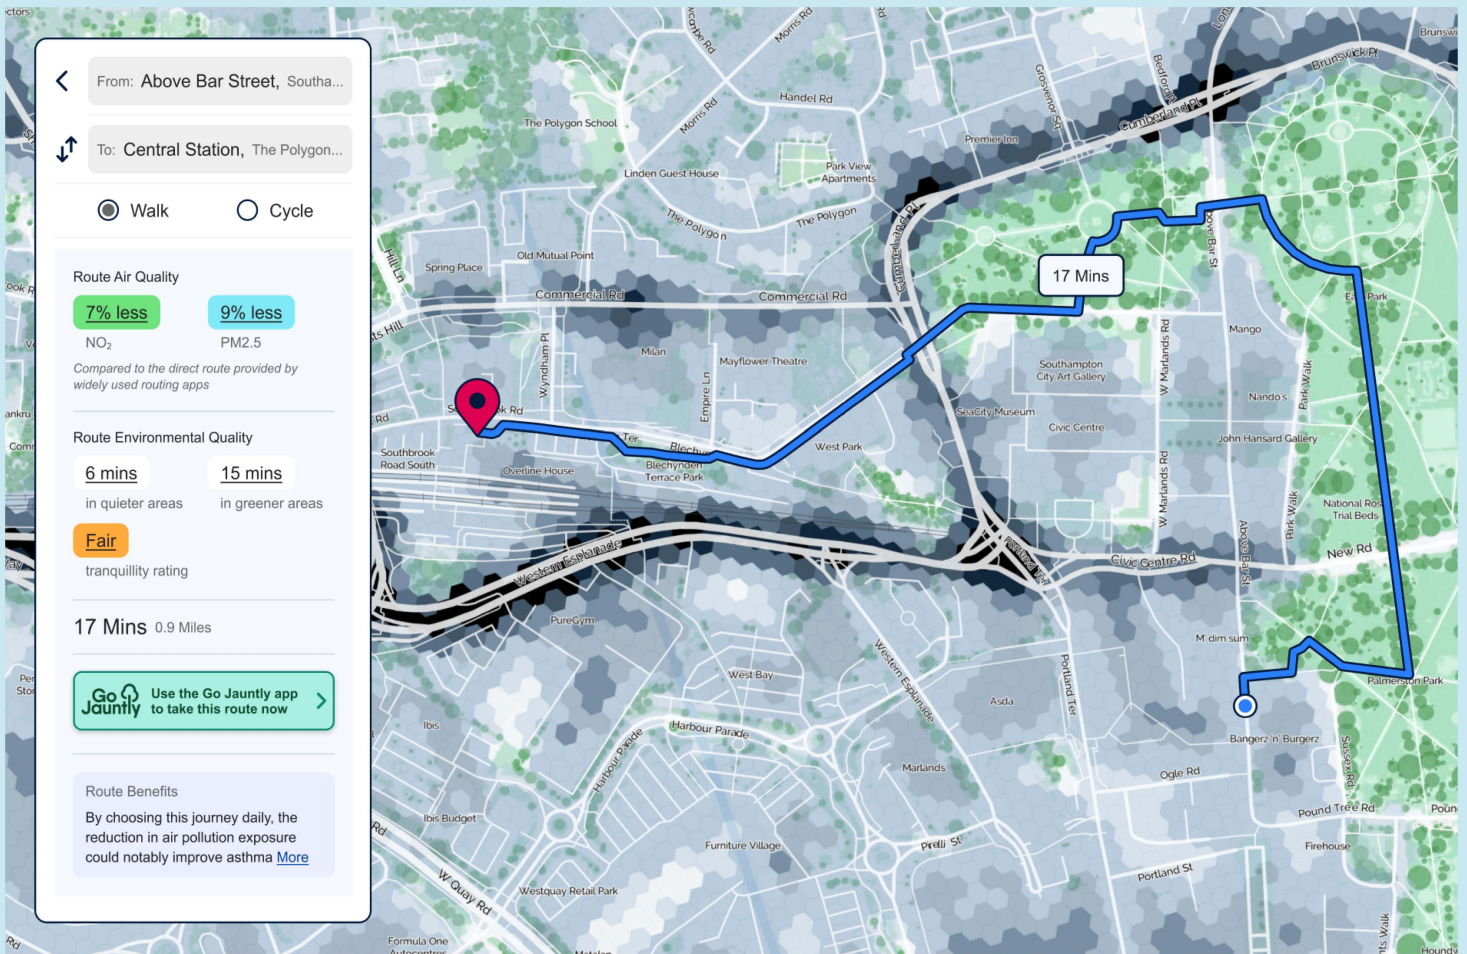

SOUTHAMPTON CLEAN AIR ROUTE MAPPING

Do you want to know how to get from A to B via a less polluted, healthier and greener route? Try our website now www.sotonairmap.com

SOUTHAMPTON
CITY COUNCIL