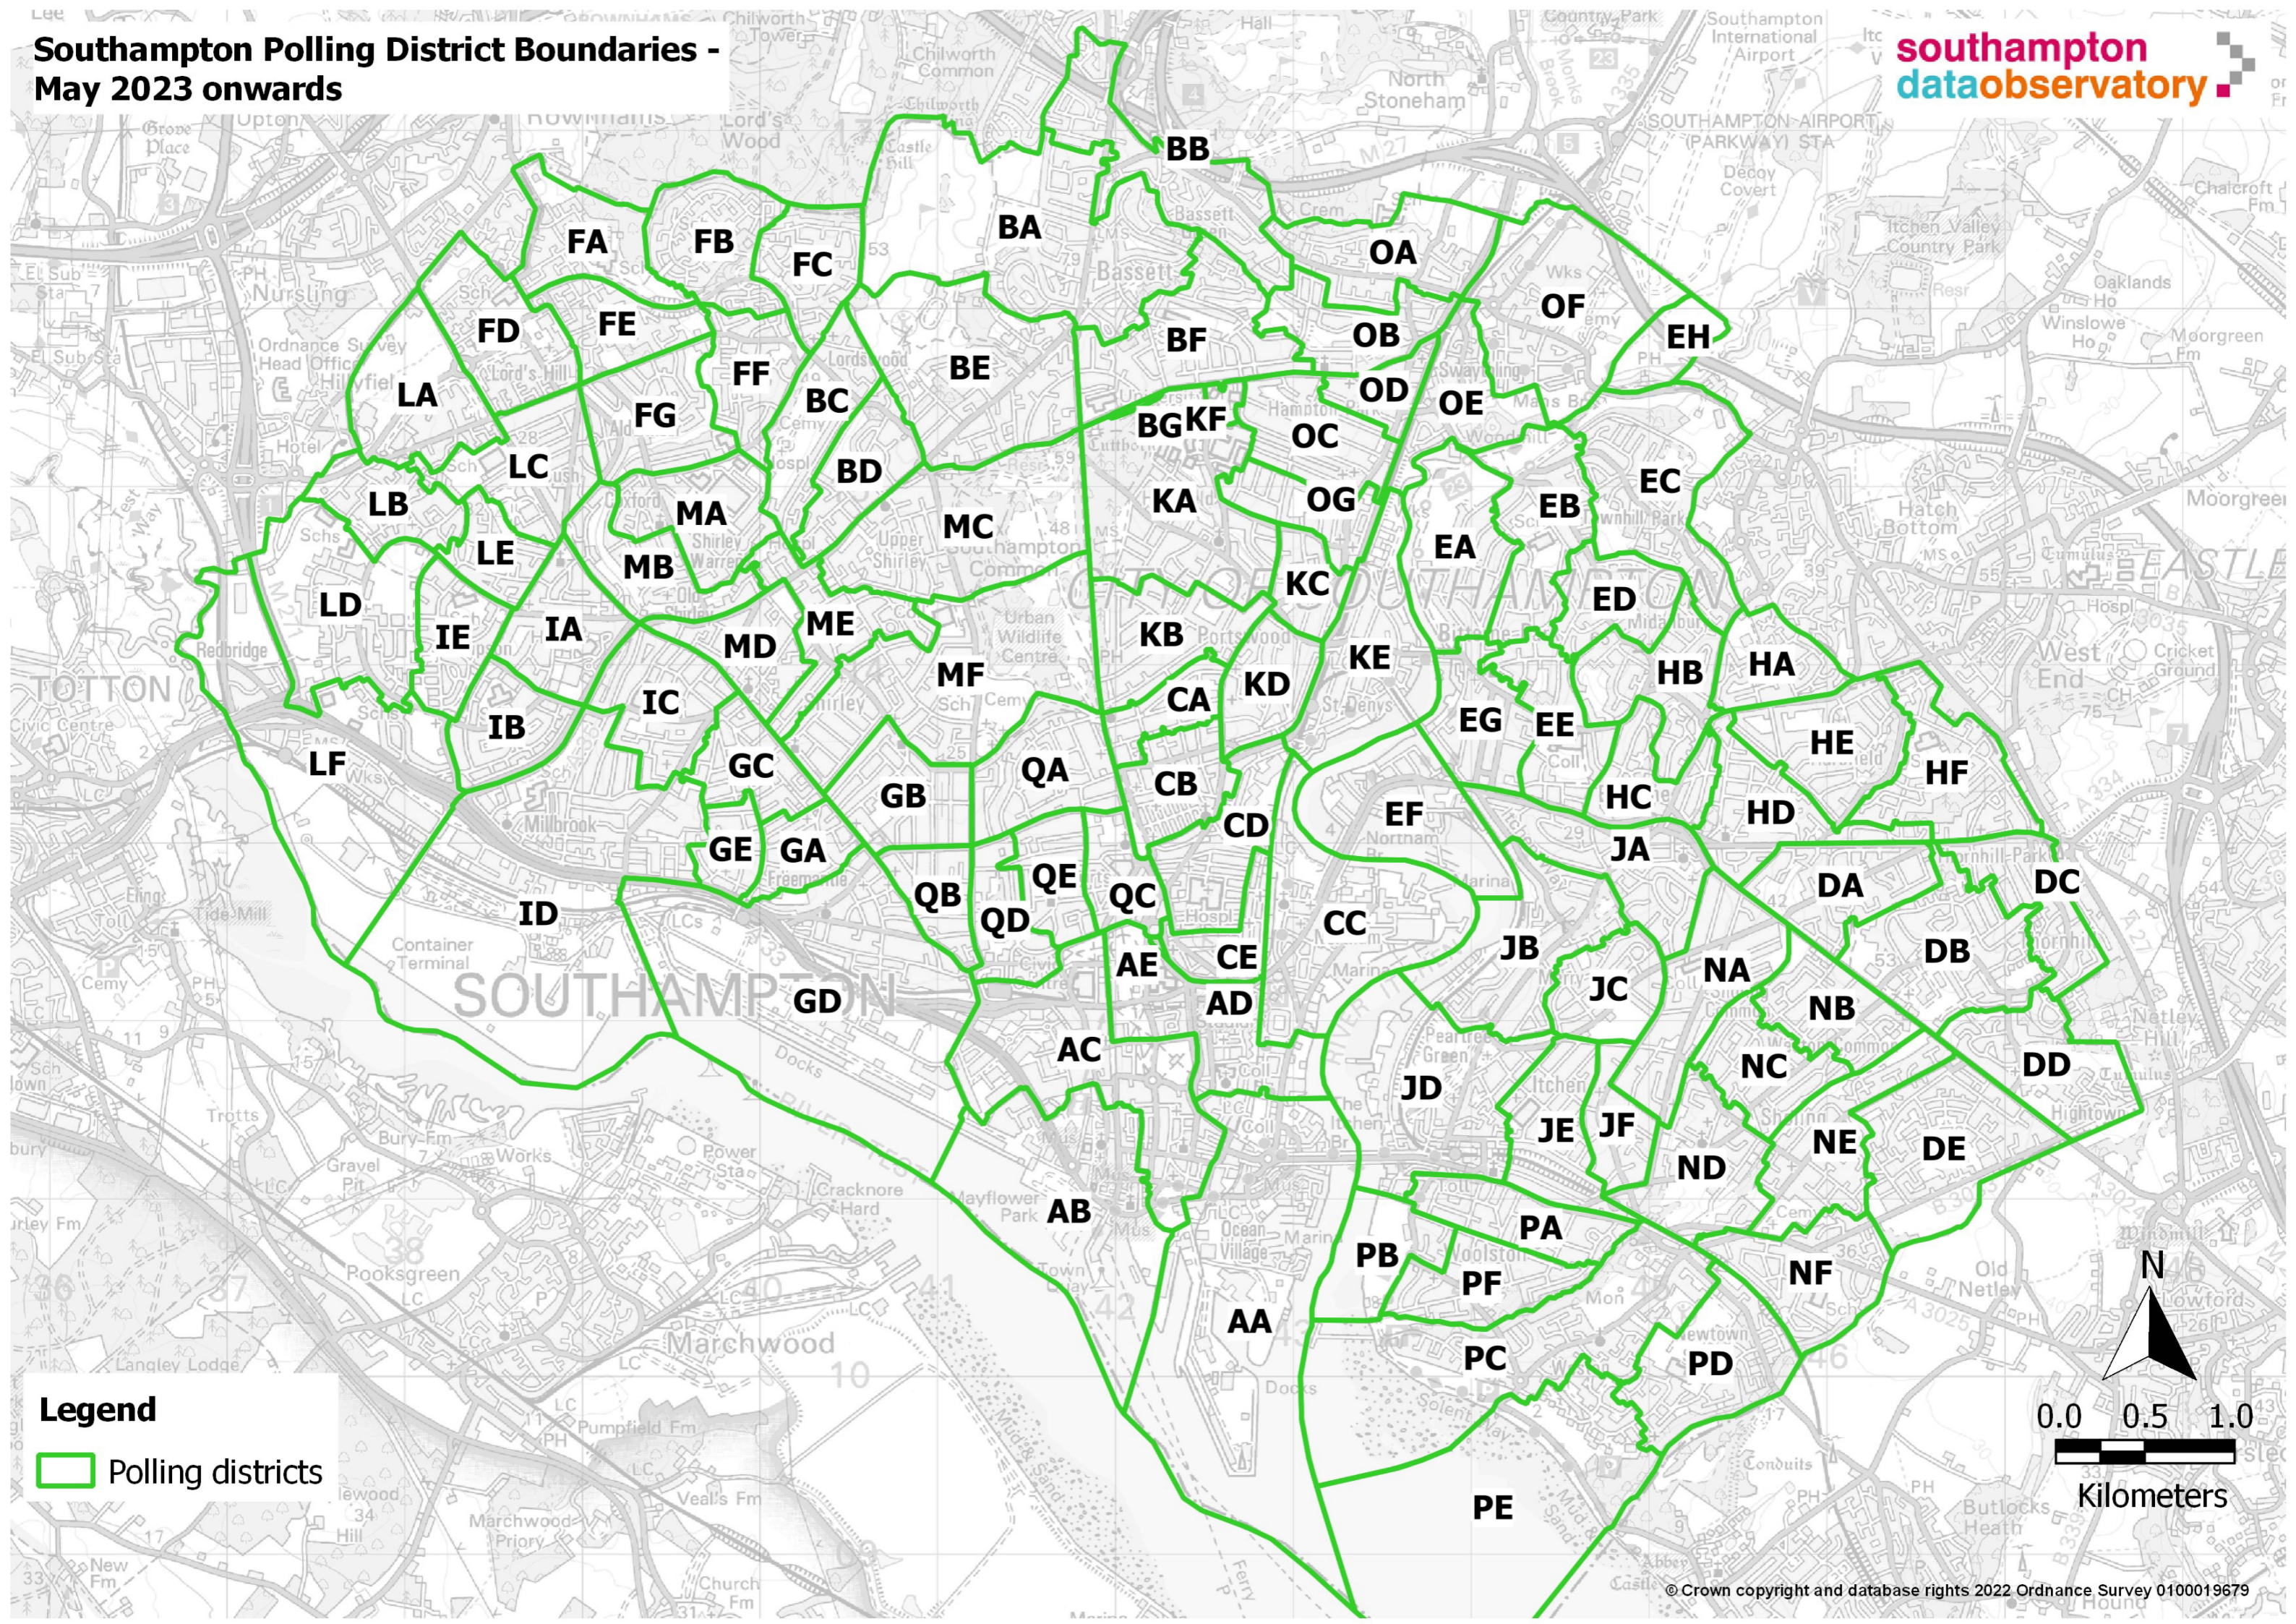

# Southampton Polling District Boundaries - May 2023 onwards

**Legend**  
Polling districts

N  
0.0 0.5 1.0  
Kilometers