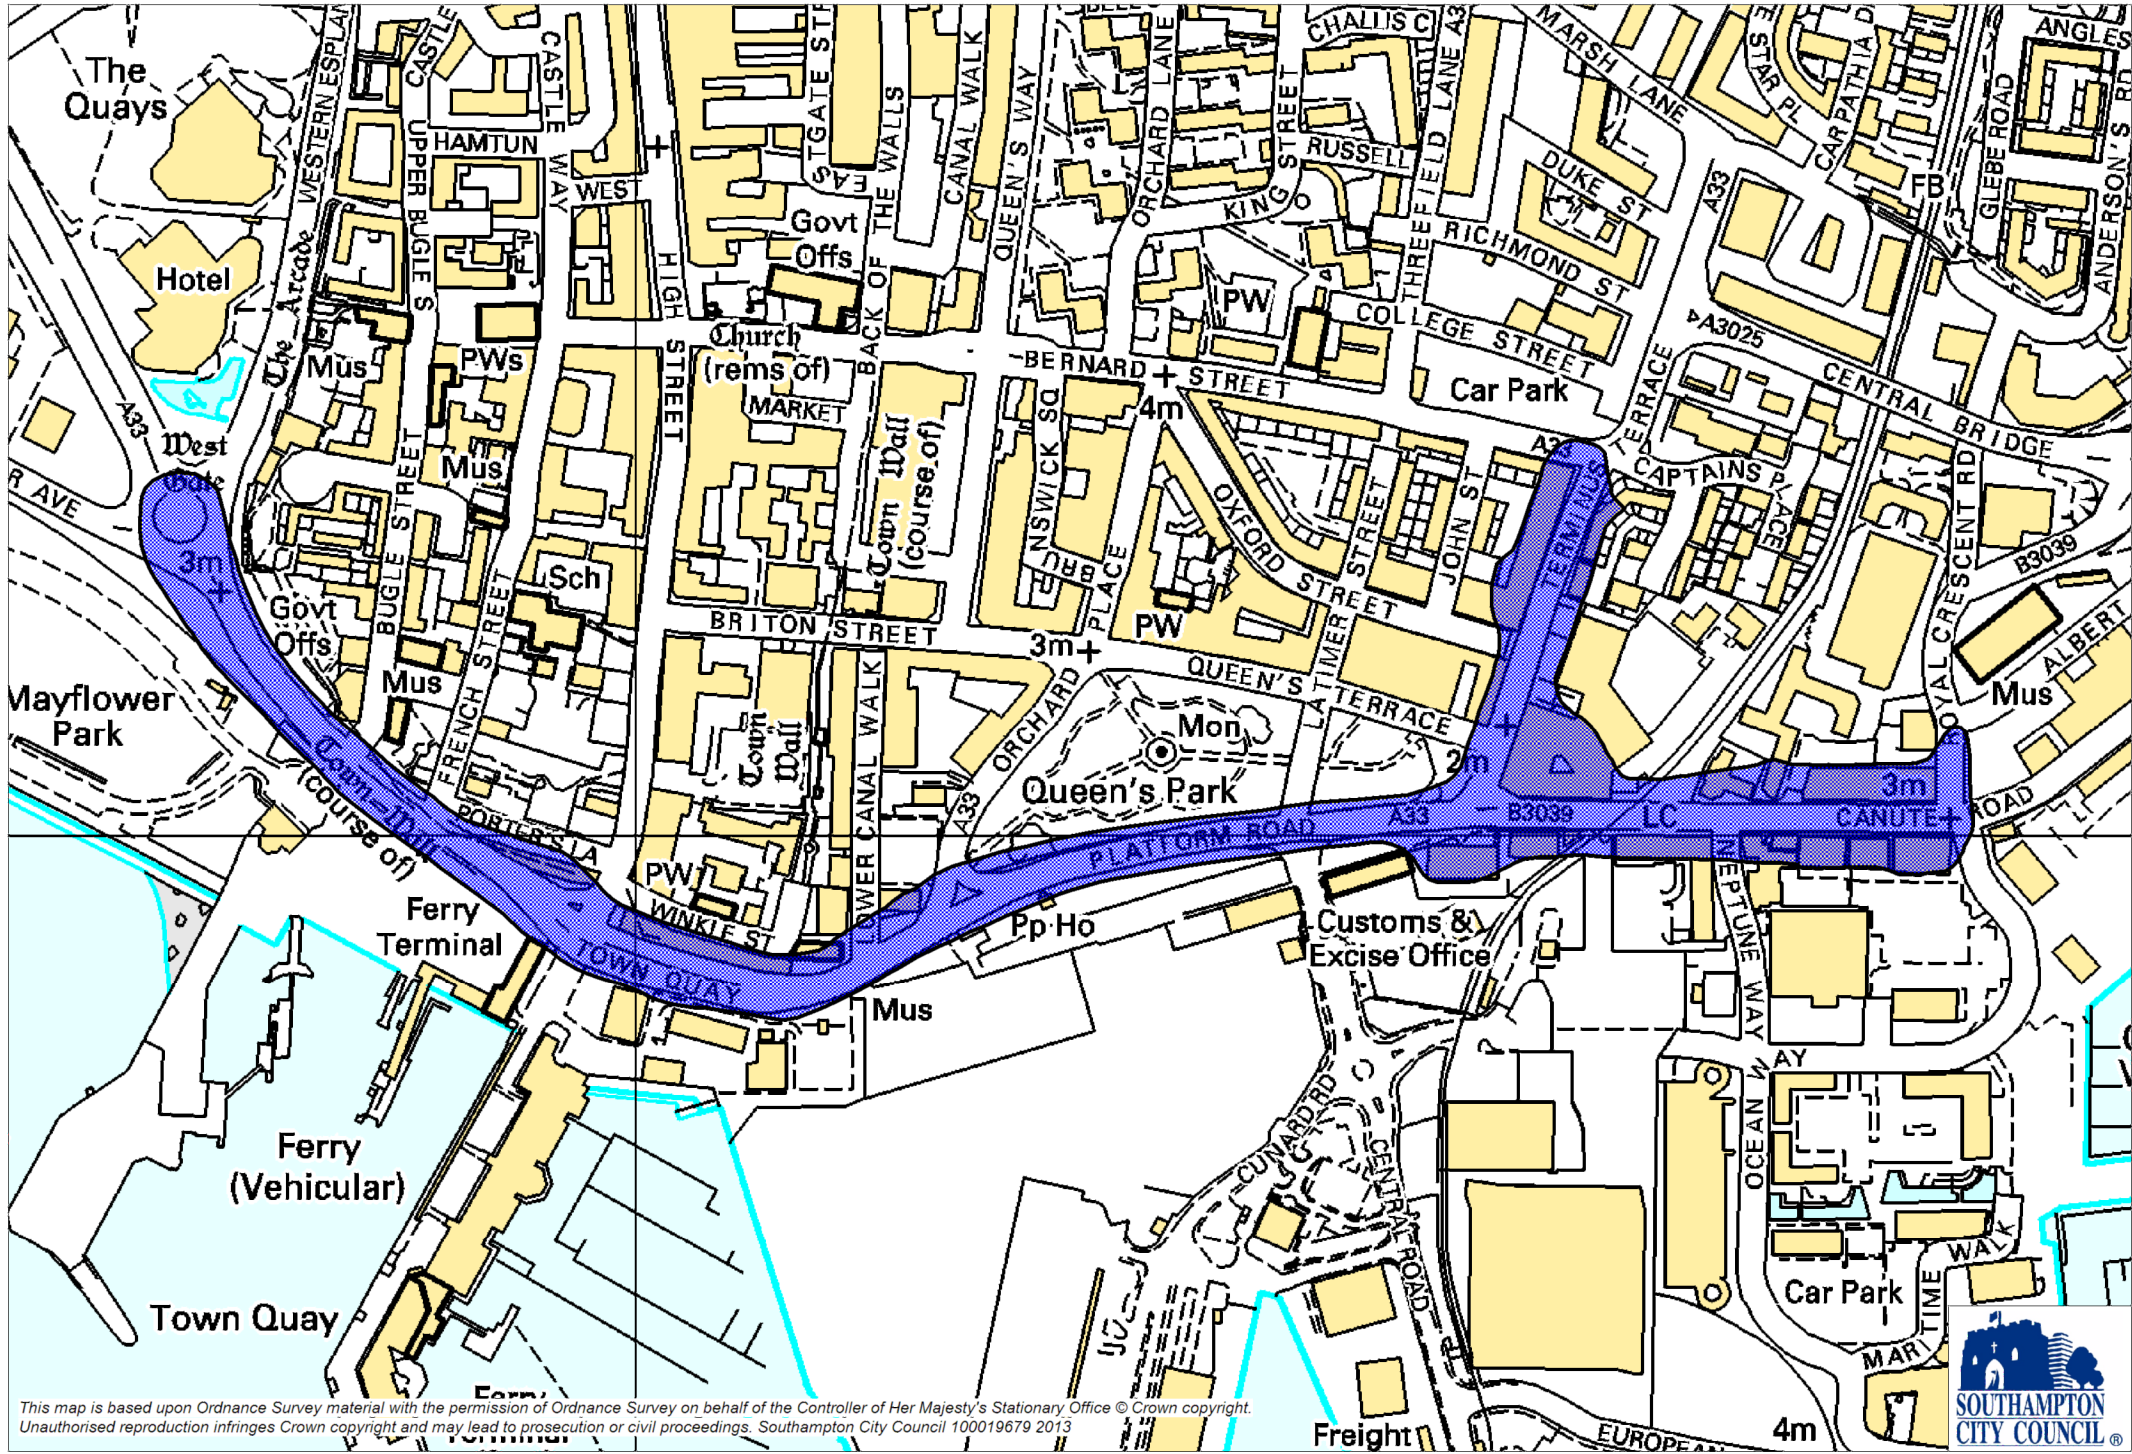

AQMA 4 - Town Quay

This map is based upon Ordnance Survey material with the permission of Ordnance Survey on behalf of the Controller of Her Majesty's Stationary Office © Crown copyright. Unauthorised reproduction infringes Crown copyright and may lead to prosecution or civil proceedings. Southampton City Council 100019679 2013